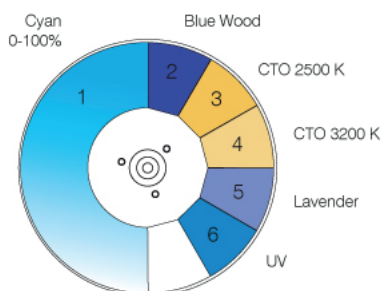

GOD01G-008
(Small Dots)

image: \varnothing 12 mm
pos. 8

Static Gobo Wheel

371110/801

Animation Wheel

371009/801

Colour Wheels

371073/801