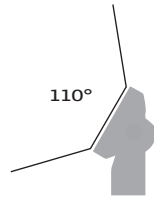

Q.7

LUX DIAGRAM

Wide spread lens of 110°

All LEDs on